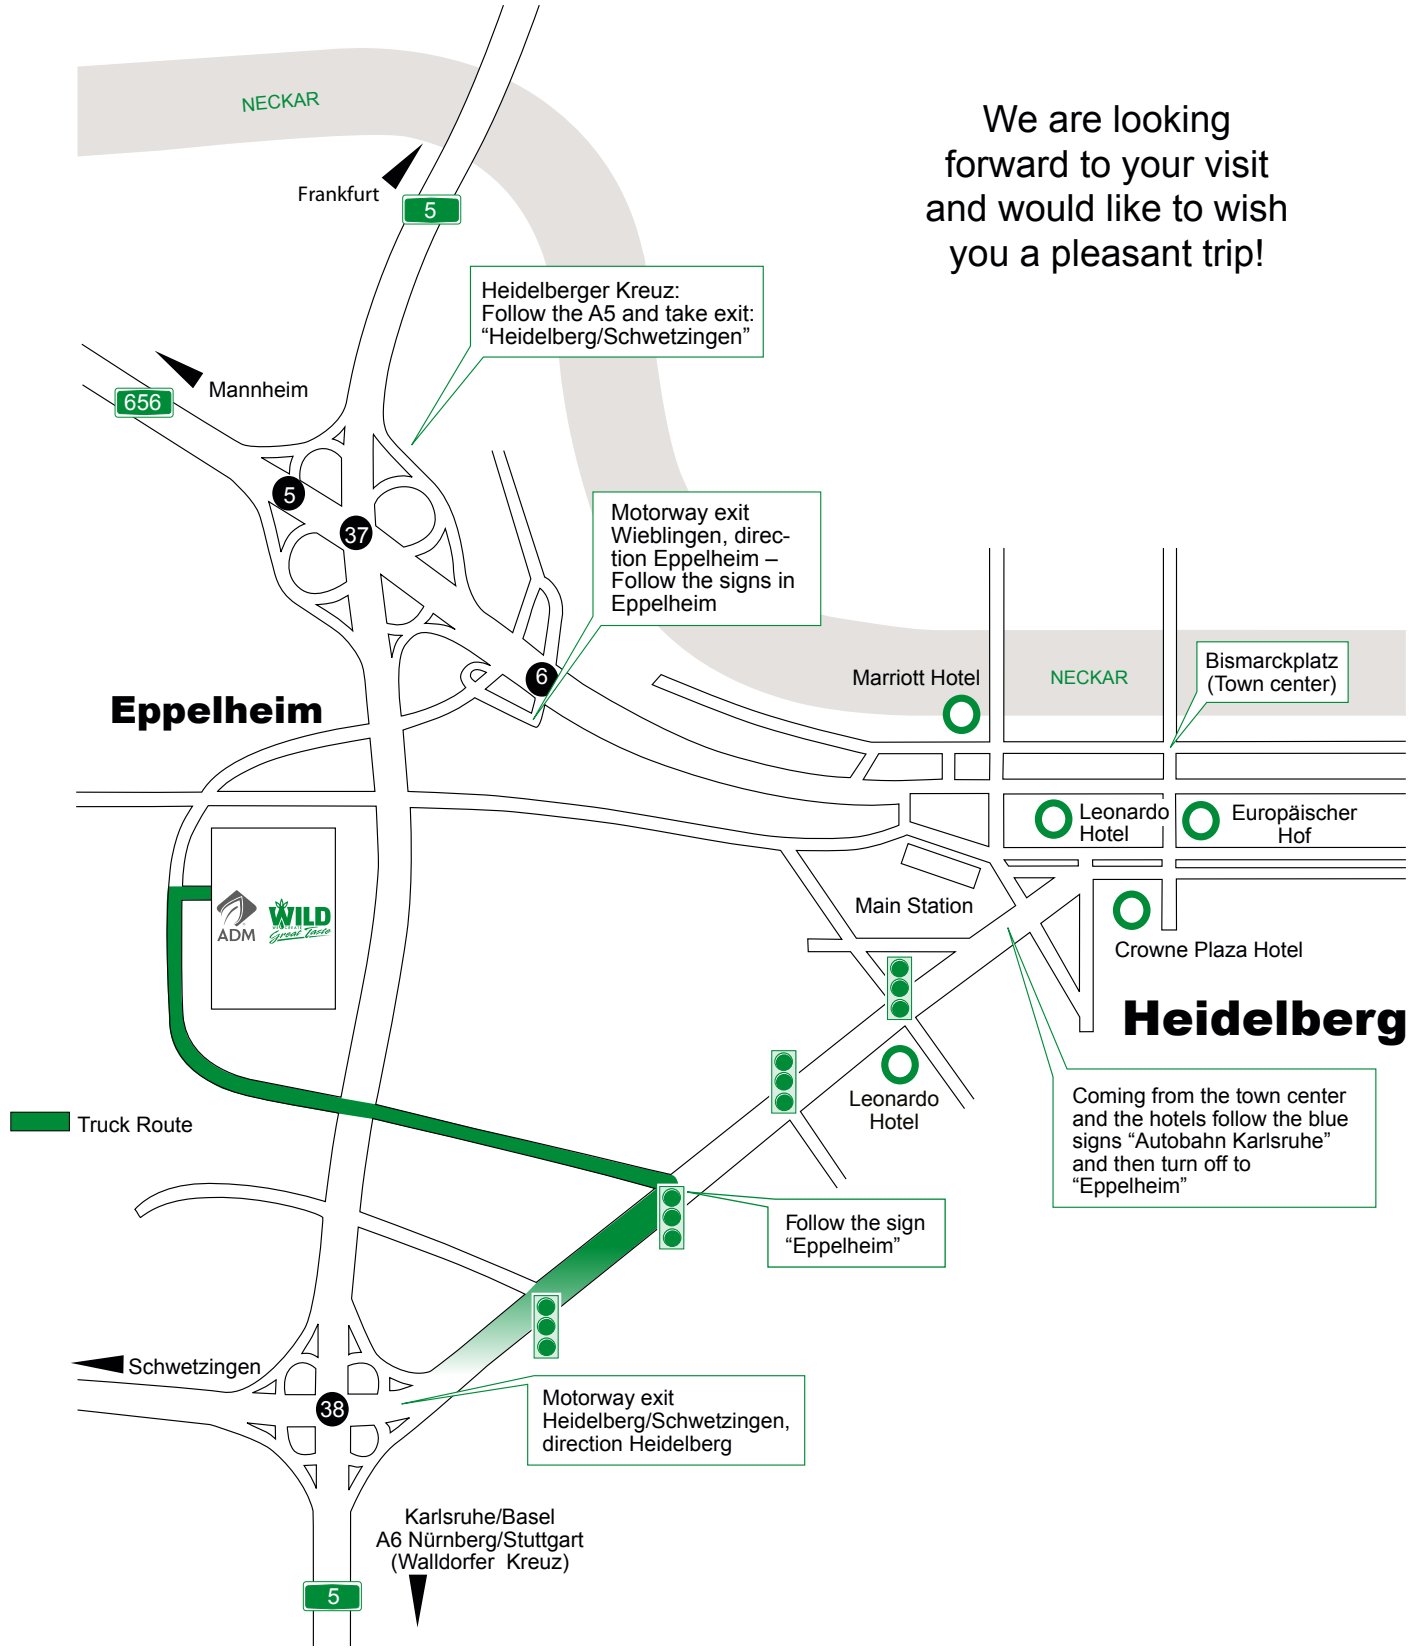

We are looking forward to your visit and would like to wish you a pleasant trip!

ADM WILD Europe GmbH & Co. KG
Rudolf-Wild-Str. 107-115
69214 Eppelheim/Heidelberg
Tel.: +49-6221-799-0
Fax: +49-6221-799-398