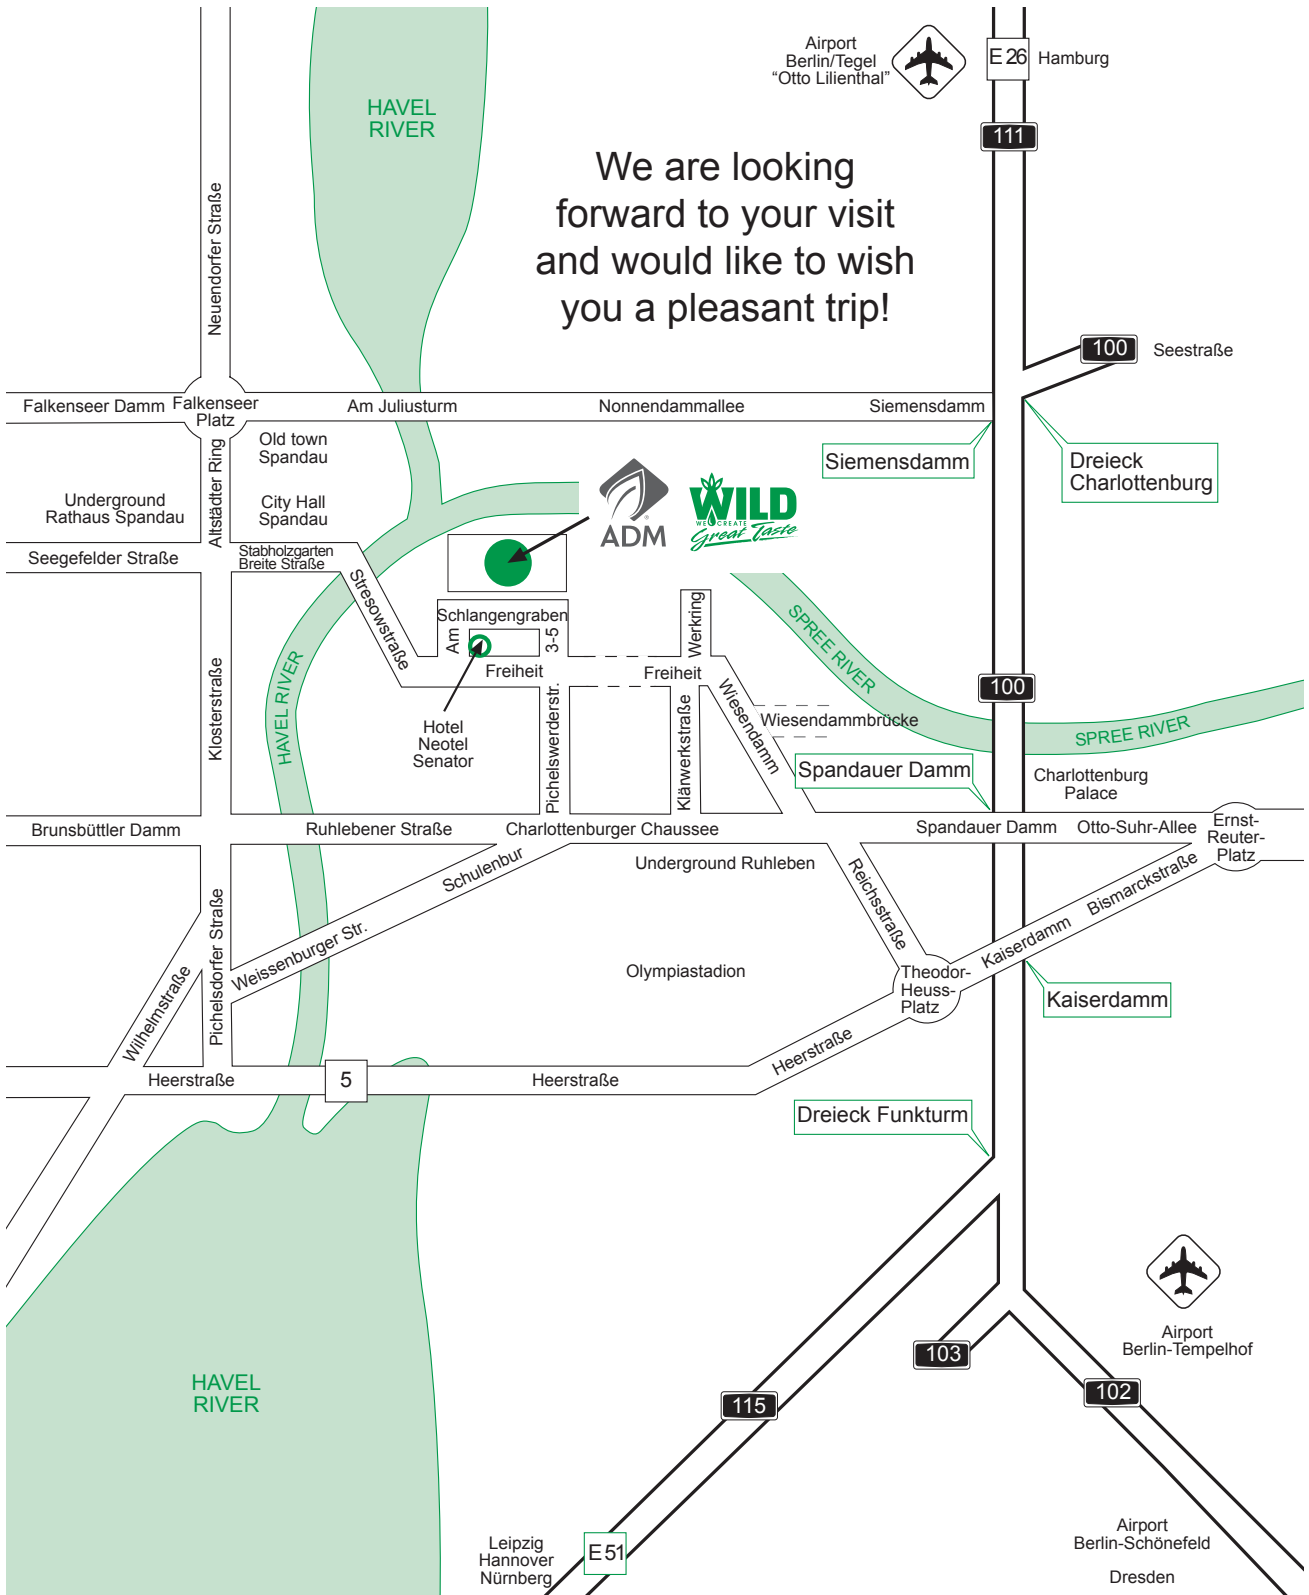

We are looking forward to your visit and would like to wish you a pleasant trip!

**ADM WILD Europe GmbH & Co. KG**  
 Am Schlangengraben 3-5  
 13597 Berlin  
 Tel.: +49-30-33 087-0  
 Fax: +49-30-33 087-111